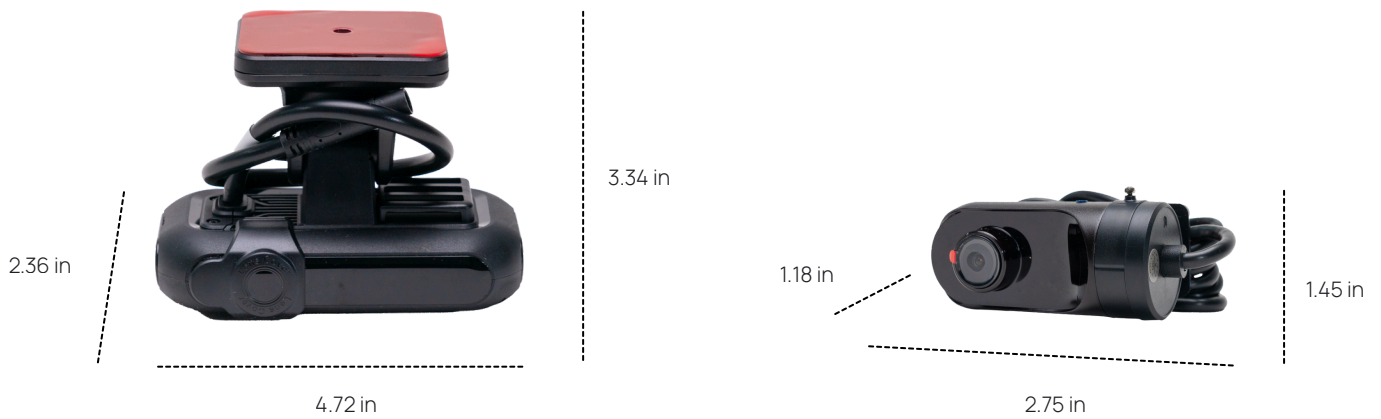

Yes, the vision includes a forward-facing camera to capture road-facing footage.

**Does the vision record audio?**

Audio recording is switched off by default but can be enabled upon request.

**Does the vision support multiple camera types?**

No, the vision only supports a forward and driver facing camera.

**Technical specifications:**

Product	
Name	vision-uno/duo
Device category	Vehicle camera
Dimensions	4.72 in x 2.36 in x 1.18 in (without bracket) 4.72 in x 2.36 in x 3.34 in (with bracket)
Weight	250g
Operating temperature	-20°C ~ +70°C
Connection/power source	OBD/Hardwired 12v-24v
GPS location accuracy	< 3 m
Connectivity	4G
Resolution vision-uno	1920*1080P
Resolution vision-duo	1280*720p
Video format	MP4
Storage/memory	vision-uno: 256Gb vision-duo: 256Gb